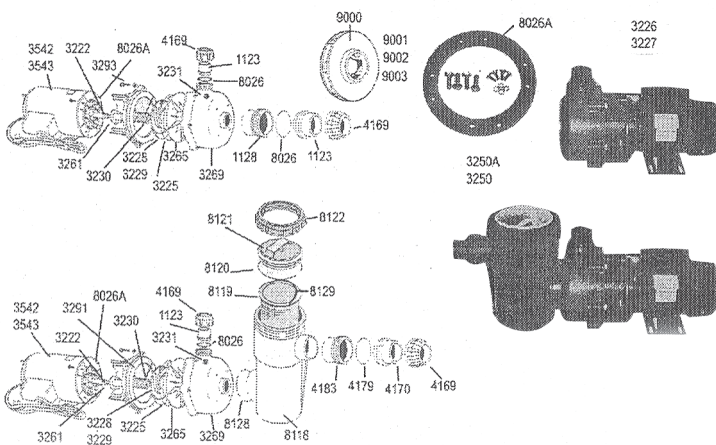

## Filtermaster FX Pump Parts

3542	550 Watt .75Hp motor
3543	750 Watt 1hp motor
3544	1100 Watt 1.5 Hp motor
3291	Pump body
3261	Pump shroud
3222	Pump shroud o'ring # 112
3230	Seal set 3/4
3231	M8 nut
3223	M8 x 40 bolt
3224	M8 washer
3225	Pump face o'ring
3265	Baffle plate
3269	Pump face & baffle
2332	Pump to h&l pot m6 x 35
8128	H&L pot body o'ring
8118	H&L pot body
8129	Pot basket handle
8119	H&L pot basket & handle o/s
8120	H&L pot o'ring
8121	H&L pot lid
8122	H&L pot lock ring
8026	Motor adaptor ring aqua drive series only
9000	550 Watt impellor enclosed
9001	750 Watt impellor enclosed
9002	1150 Watt impellor enclosed
9003	
8137	Fm/full basket