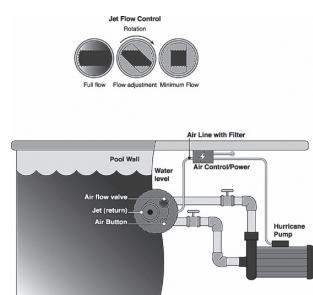

## Swimjet System

- 7402/7410 High performance FM swim jet system c/w Hurricane swimjet c/w air valve & on/off powered by Hurricane 3hp pump