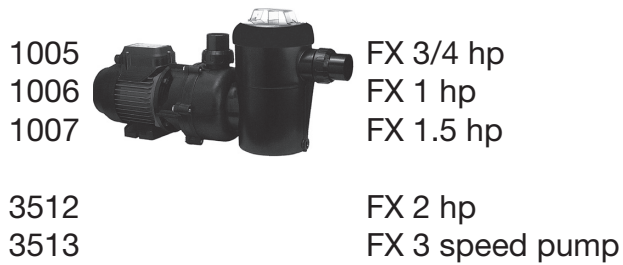

Super Quiet FX Range c/w H & L Pot