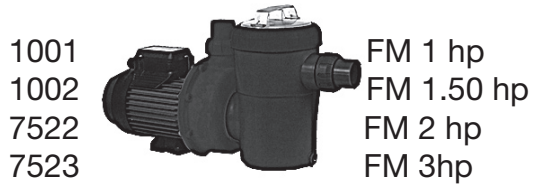

Top Quality FM Range c/w H & L Pot